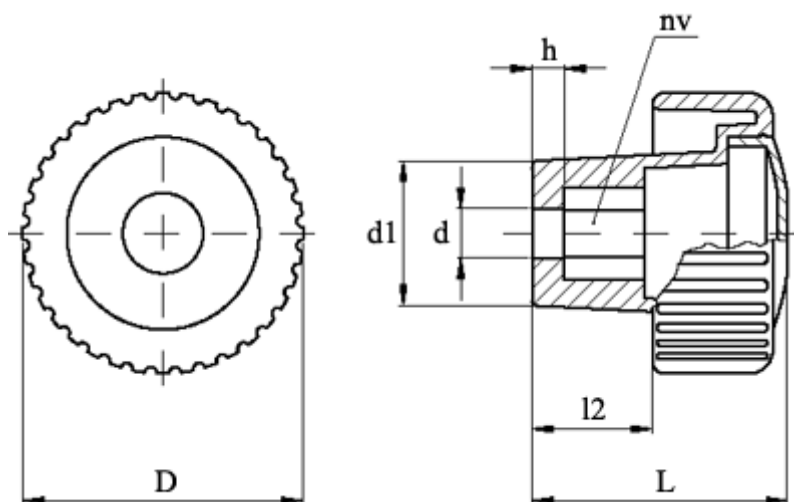

Article number: 23021388212

Description: E+G Knurled knob
MCT.70 EH-14 C2, Orange centre cap

Measures

D = 70
d = 14
d1 = 30.5
h = 9
L = 71
l2 = 40
NV = 21